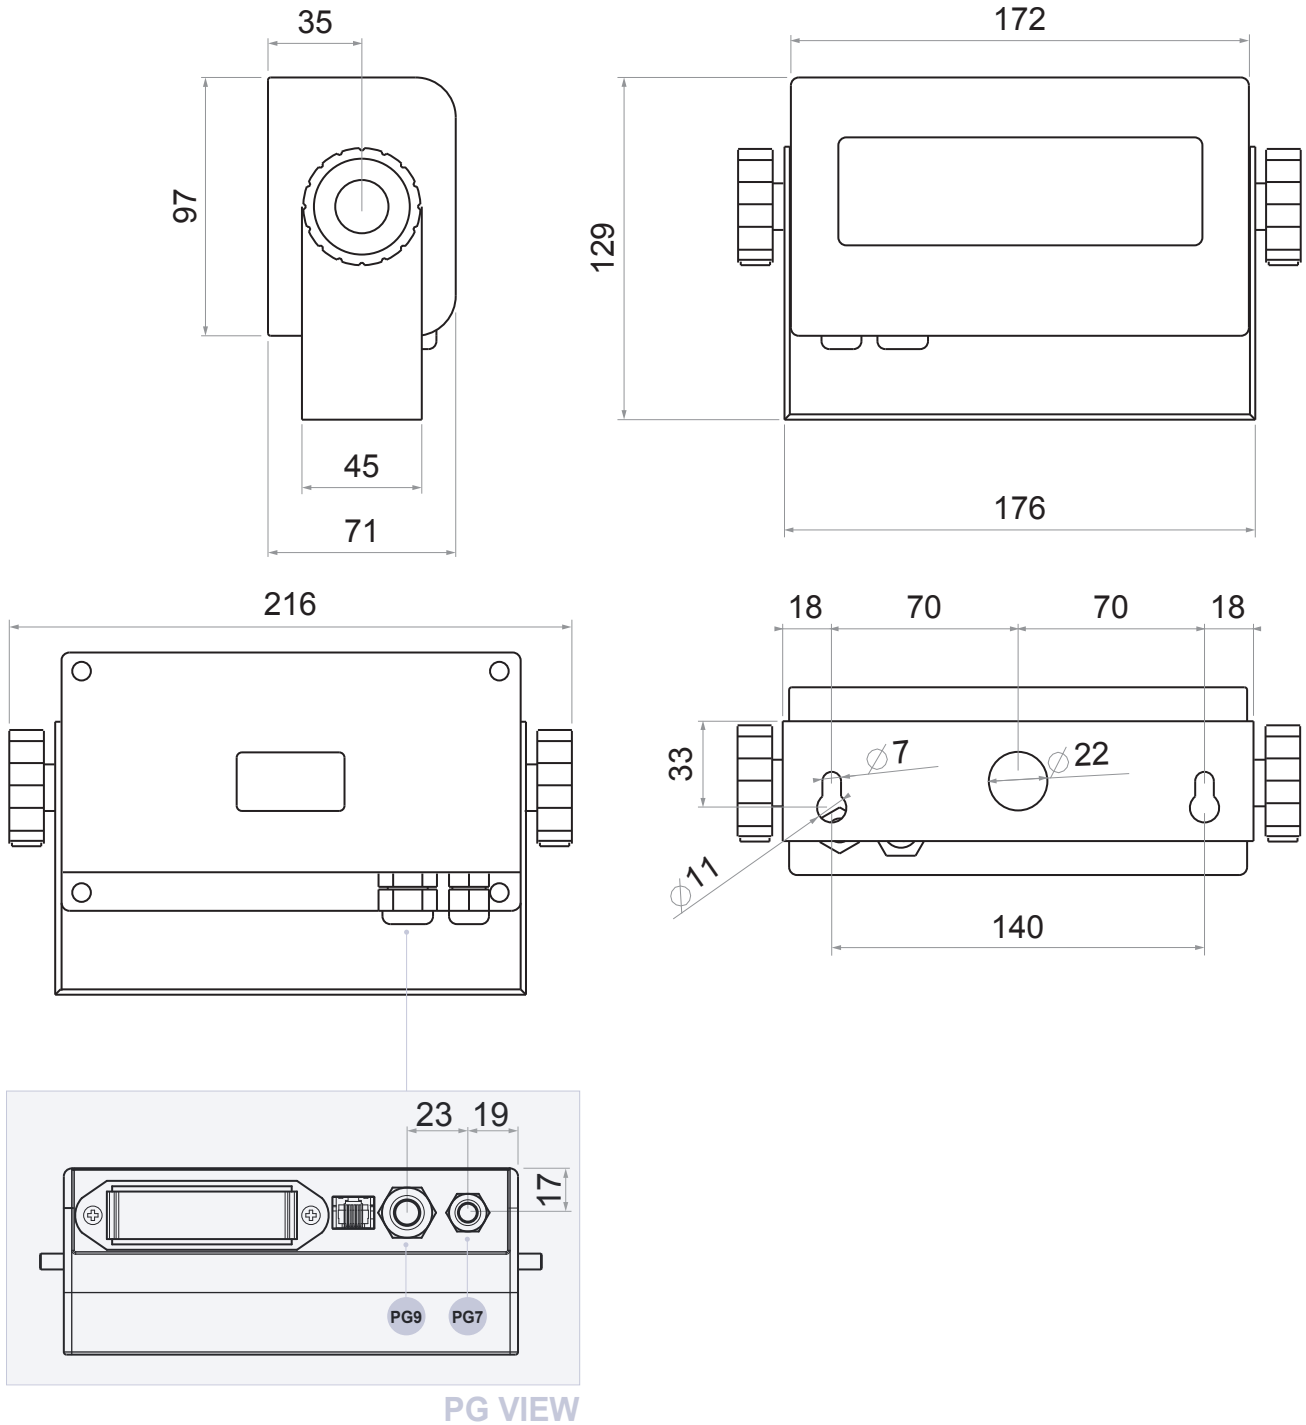

LTW COMPACT

dimensions in mm

Cable gland	Min. cable ϕ (mm)	Max. cable ϕ (mm)	Fastening torque (Nm)
PG7 - plastic	2,5	6,5	1,5
PG9 - plastic	3,5	8	2

dimensions in mm

FEM2A and FEM2B plates

dimensions in mm