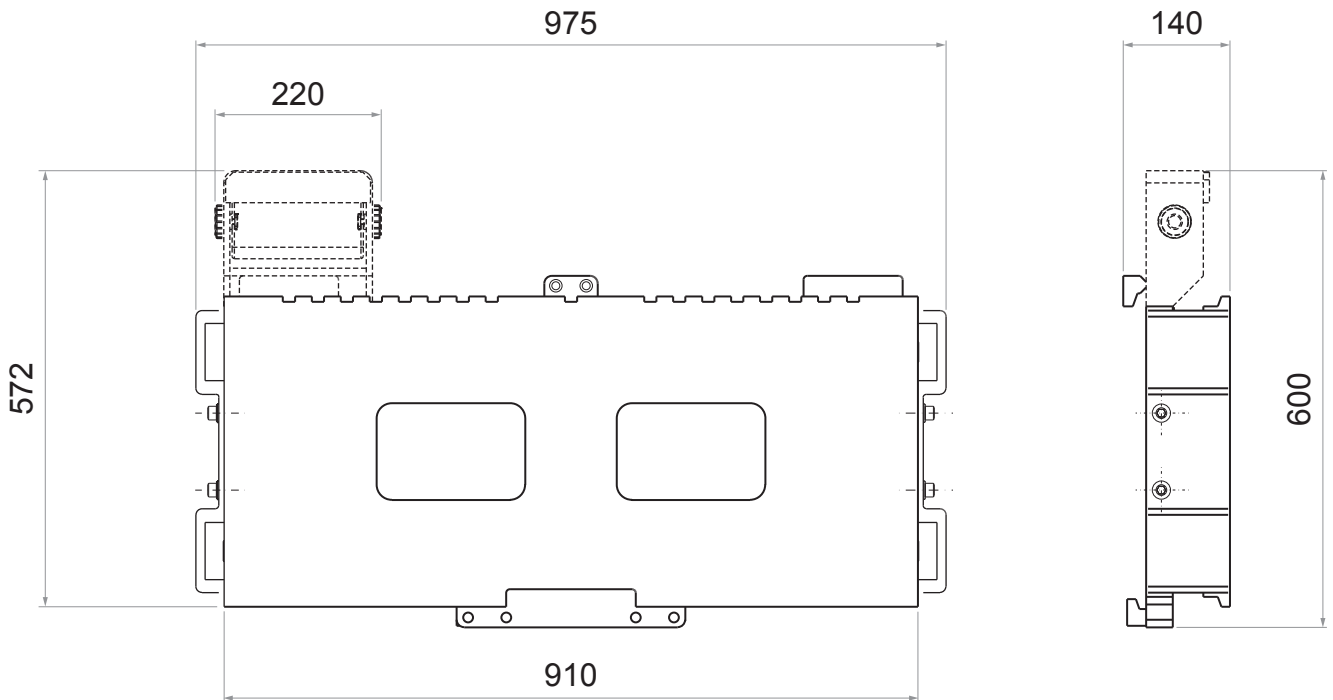

LTW COMPACT

dimensions in mm

Cable gland	Min. cable ϕ (mm)	Max. cable ϕ (mm)	Fastening torque (Nm)
PG7 - plastic	2,5	6,5	1,5
PG9 - plastic	3,5	8	2

dimensions in mm

FEM2A and FEM2B plates

dimensions in mm