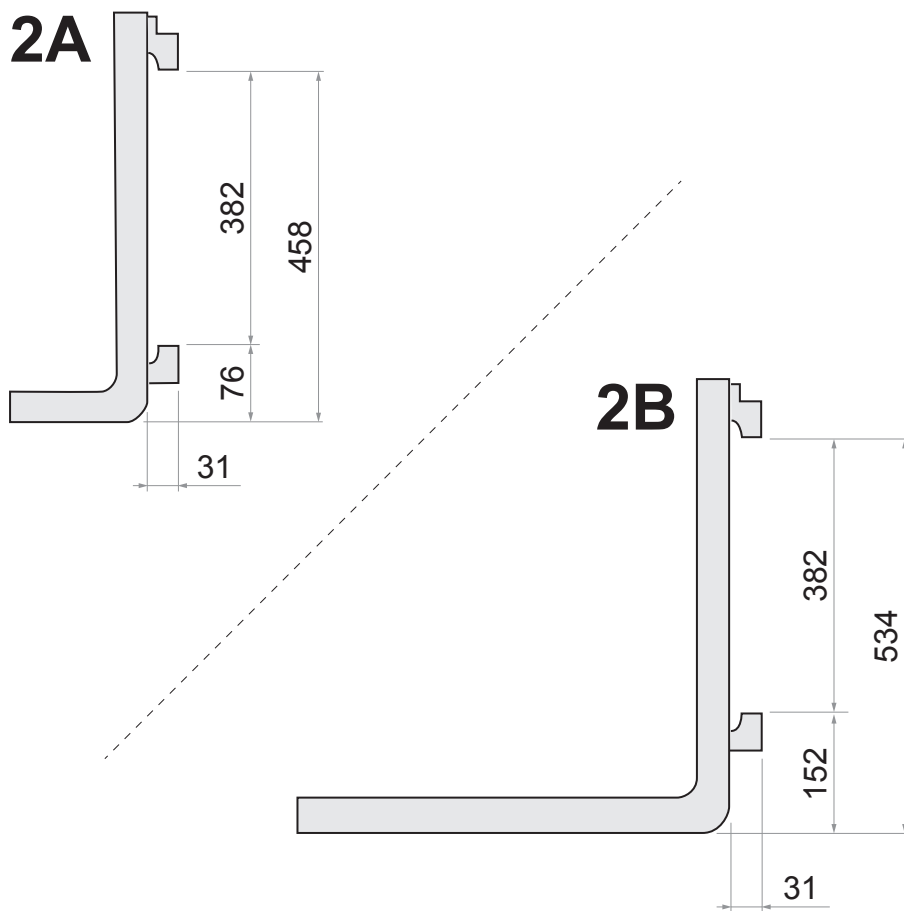

LTW COMPACT

dimensions in mm

Cable gland	Min. cable ϕ (mm)	Max. cable ϕ (mm)	Fastening torque (Nm)
PG7 - plastic	2,5	6,5	1,5
PG9 - plastic	3,5	8	2

dimensions in mm

FEM2A and FEM2B plates

dimensions in mm